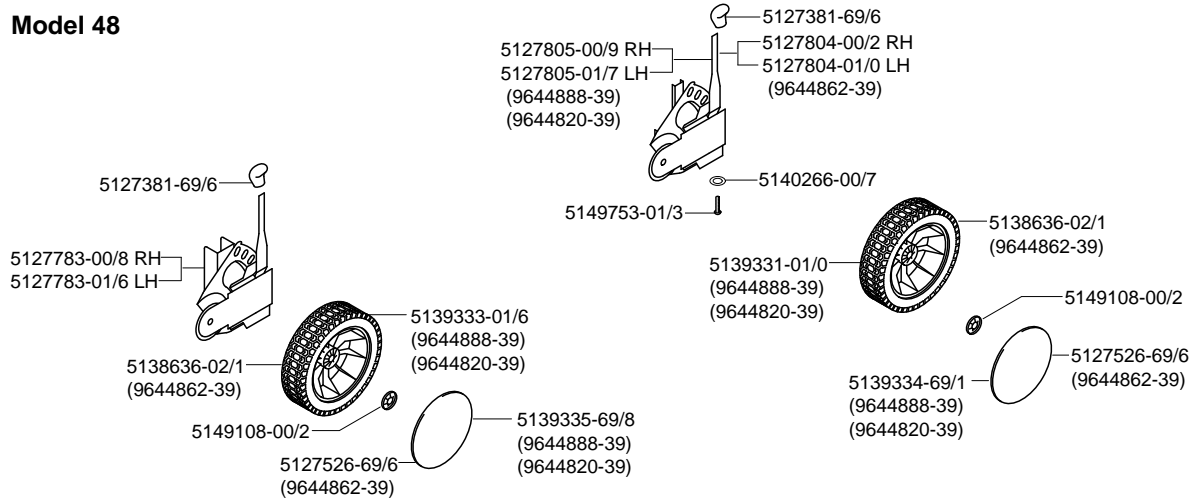

MODEL Partner 48 Range

ILLUSTRATED PARTS LIST

9644820-39 48	9644821-39 48D	9644862-39 48	9644864-39 48PD	9644865-39 48PDE	9644888-39 48	9644889-39 48D	9644890-39 48DE

Model 48