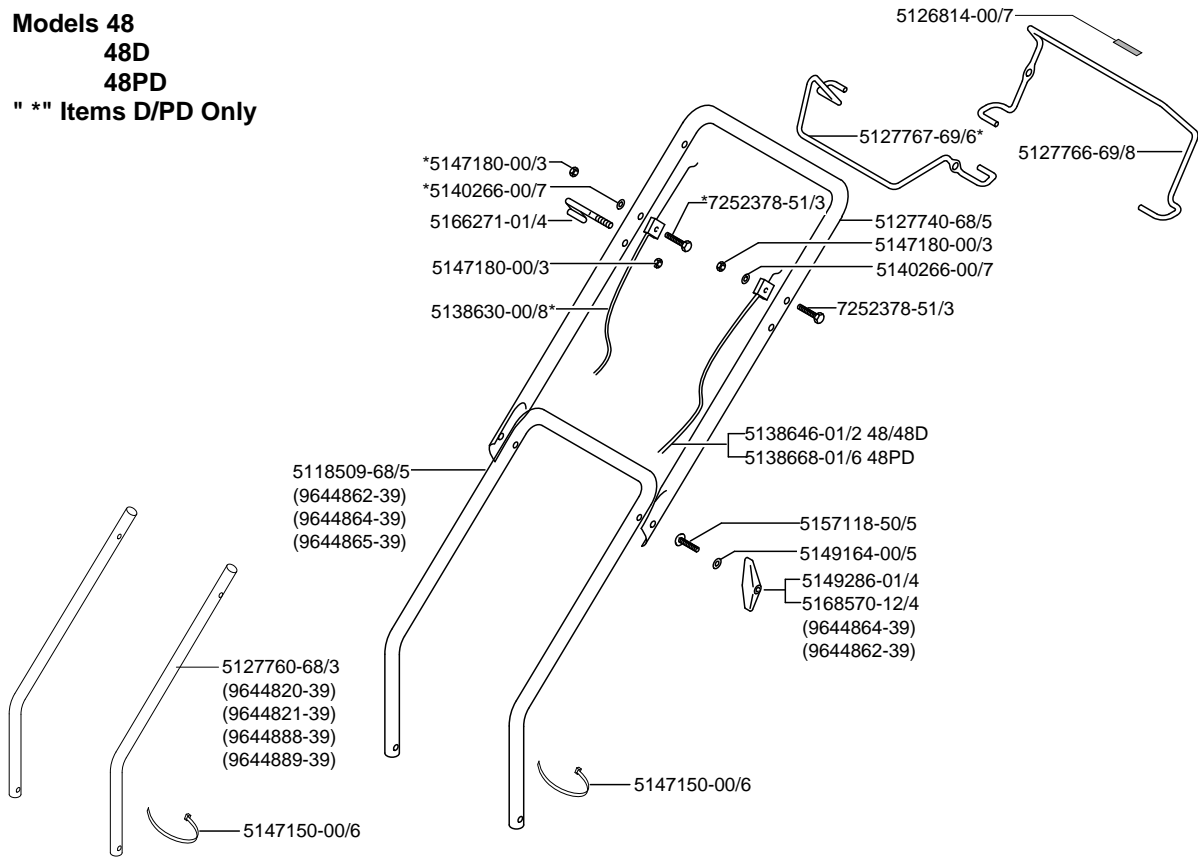

MODEL Partner 48 Range

ILLUSTRATED PARTS LIST

9644820-39 48	9644821-39 48D	9644862-39 48	9644864-39 48PD	9644865-39 48PDE	9644888-39 48	9644889-39 48D	9644890-39 48DE

**Models 48
48D
48PD**
" * " Items D/PD Only